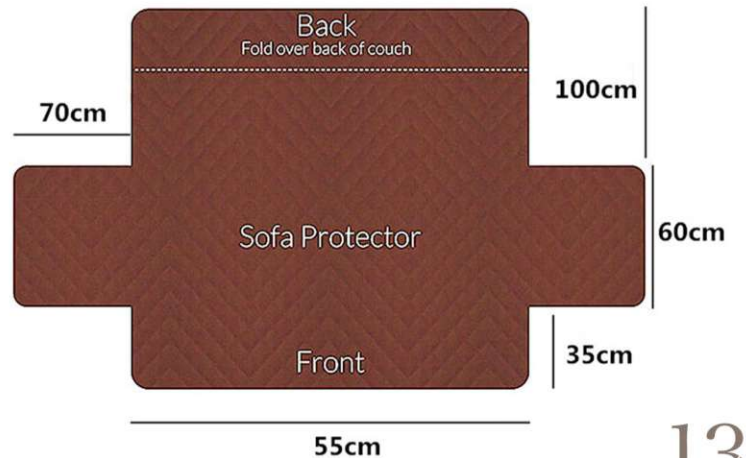

SC-7805

Size: 1 person (90X140cm), 2 people (145X190cm)
3 people (190X230cm), 4 people (230X300cm)
other customized sizes.

SC-7806

Size: Small (130X155cm), Medium (160X190cm), Large (190X210cm)
other customized sizes.

SC-7807

Size: 1 person (90X140cm)
2 people (145X190cm)
3 people (190X230cm)
4 people (230X300cm)
other customized sizes.

Plain ice silk sofa cover

SC-7808

Size: 1 person (90X140cm)
2 people (145X190cm)
3 people (190X230cm)
4 people (230X300cm)
other customized sizes.

SC-7809

Size: 1 person (90X140cm), 2 people (145X190cm)
 3 people (190X230cm), 4 people (230X300cm)
 other customized sizes.

SC-7810

Size: 55X196cm, 130X196cm, 190X196cm
other customized sizes.

SC-7811

Size: 1 person (53X190cm)
2 people (116X190cm)
3 people (167X190cm)
4 people (200X270cm, 240X270cm)
other customized sizes.

SC-7812

Size: 1 person (53X190cm)
2 people (116X190cm)
3 people (167X190cm)
4 people (200X270cmm, 240X270cm)
other customized sizes.

SC-7813
Size: 55X200cm
other customized sizes.

SC-7814

**Size: 53X190cm, 116X190cm, 167X190cm
other customized sizes.**