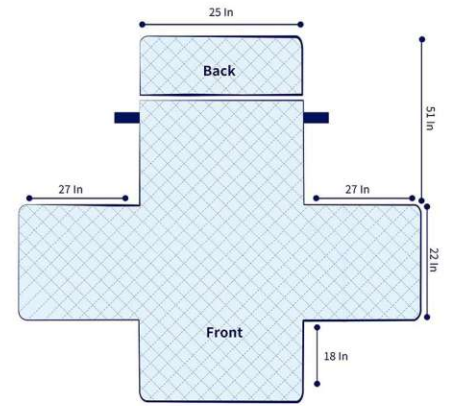

SC-7807

Size: 1 person (90X140cm)
2 people (145X190cm)
3 people (190X230cm)
4 people (230X300cm)
other customized sizes.

Plain ice silk sofa cover

SC-7808

Size: 1 person (90X140cm)
2 people (145X190cm)
3 people (190X230cm)
4 people (230X300cm)
other customized sizes.

SC-7809

Size: 1 person (90X140cm), 2 people (145X190cm)
 3 people (190X230cm), 4 people (230X300cm)
 other customized sizes.

SC-7810

Size: 55X196cm, 130X196cm, 190X196cm
other customized sizes.

SC-7811

Size: 1 person (53X190cm)
2 people (116X190cm)
3 people (167X190cm)
4 people (200X270cm, 240X270cm)
other customized sizes.

SC-7812

Size: 1 person (53X190cm)
2 people (116X190cm)
3 people (167X190cm)
4 people (200X270cmm, 240X270cm)
other customized sizes.

SC-7813
Size: 55X200cm
other customized sizes.

SC-7814

**Size: 53X190cm, 116X190cm, 167X190cm
other customized sizes.**

SC-7815
Size: 79X91cm, 82X91cm
other customized sizes.

HANGZHOU QUEENHE IMPORT & EXPORT CO.,LTD

FACTORY : PUYANG SELFAIDING INDUSTRIAL CO.,LTD

ADD : Rm711-712, Building#4, Zhongda Intime City, Gongshu Dist, Hangzhou, 310022, China